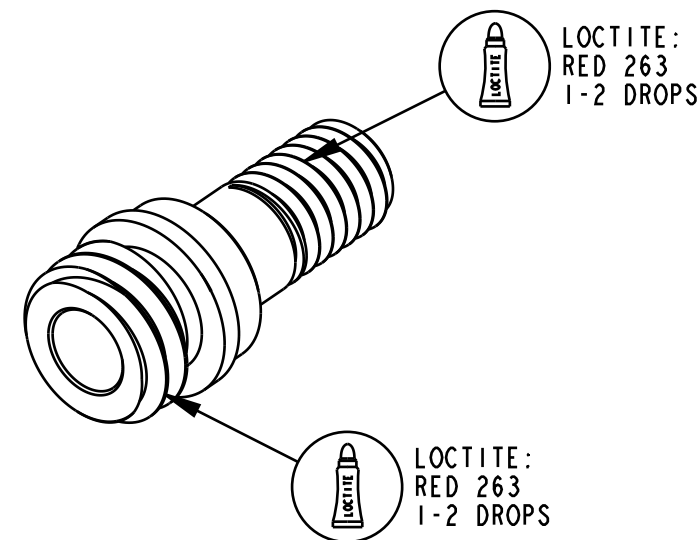

4

3

2

1

DETAIL Y
SCALE 4.000