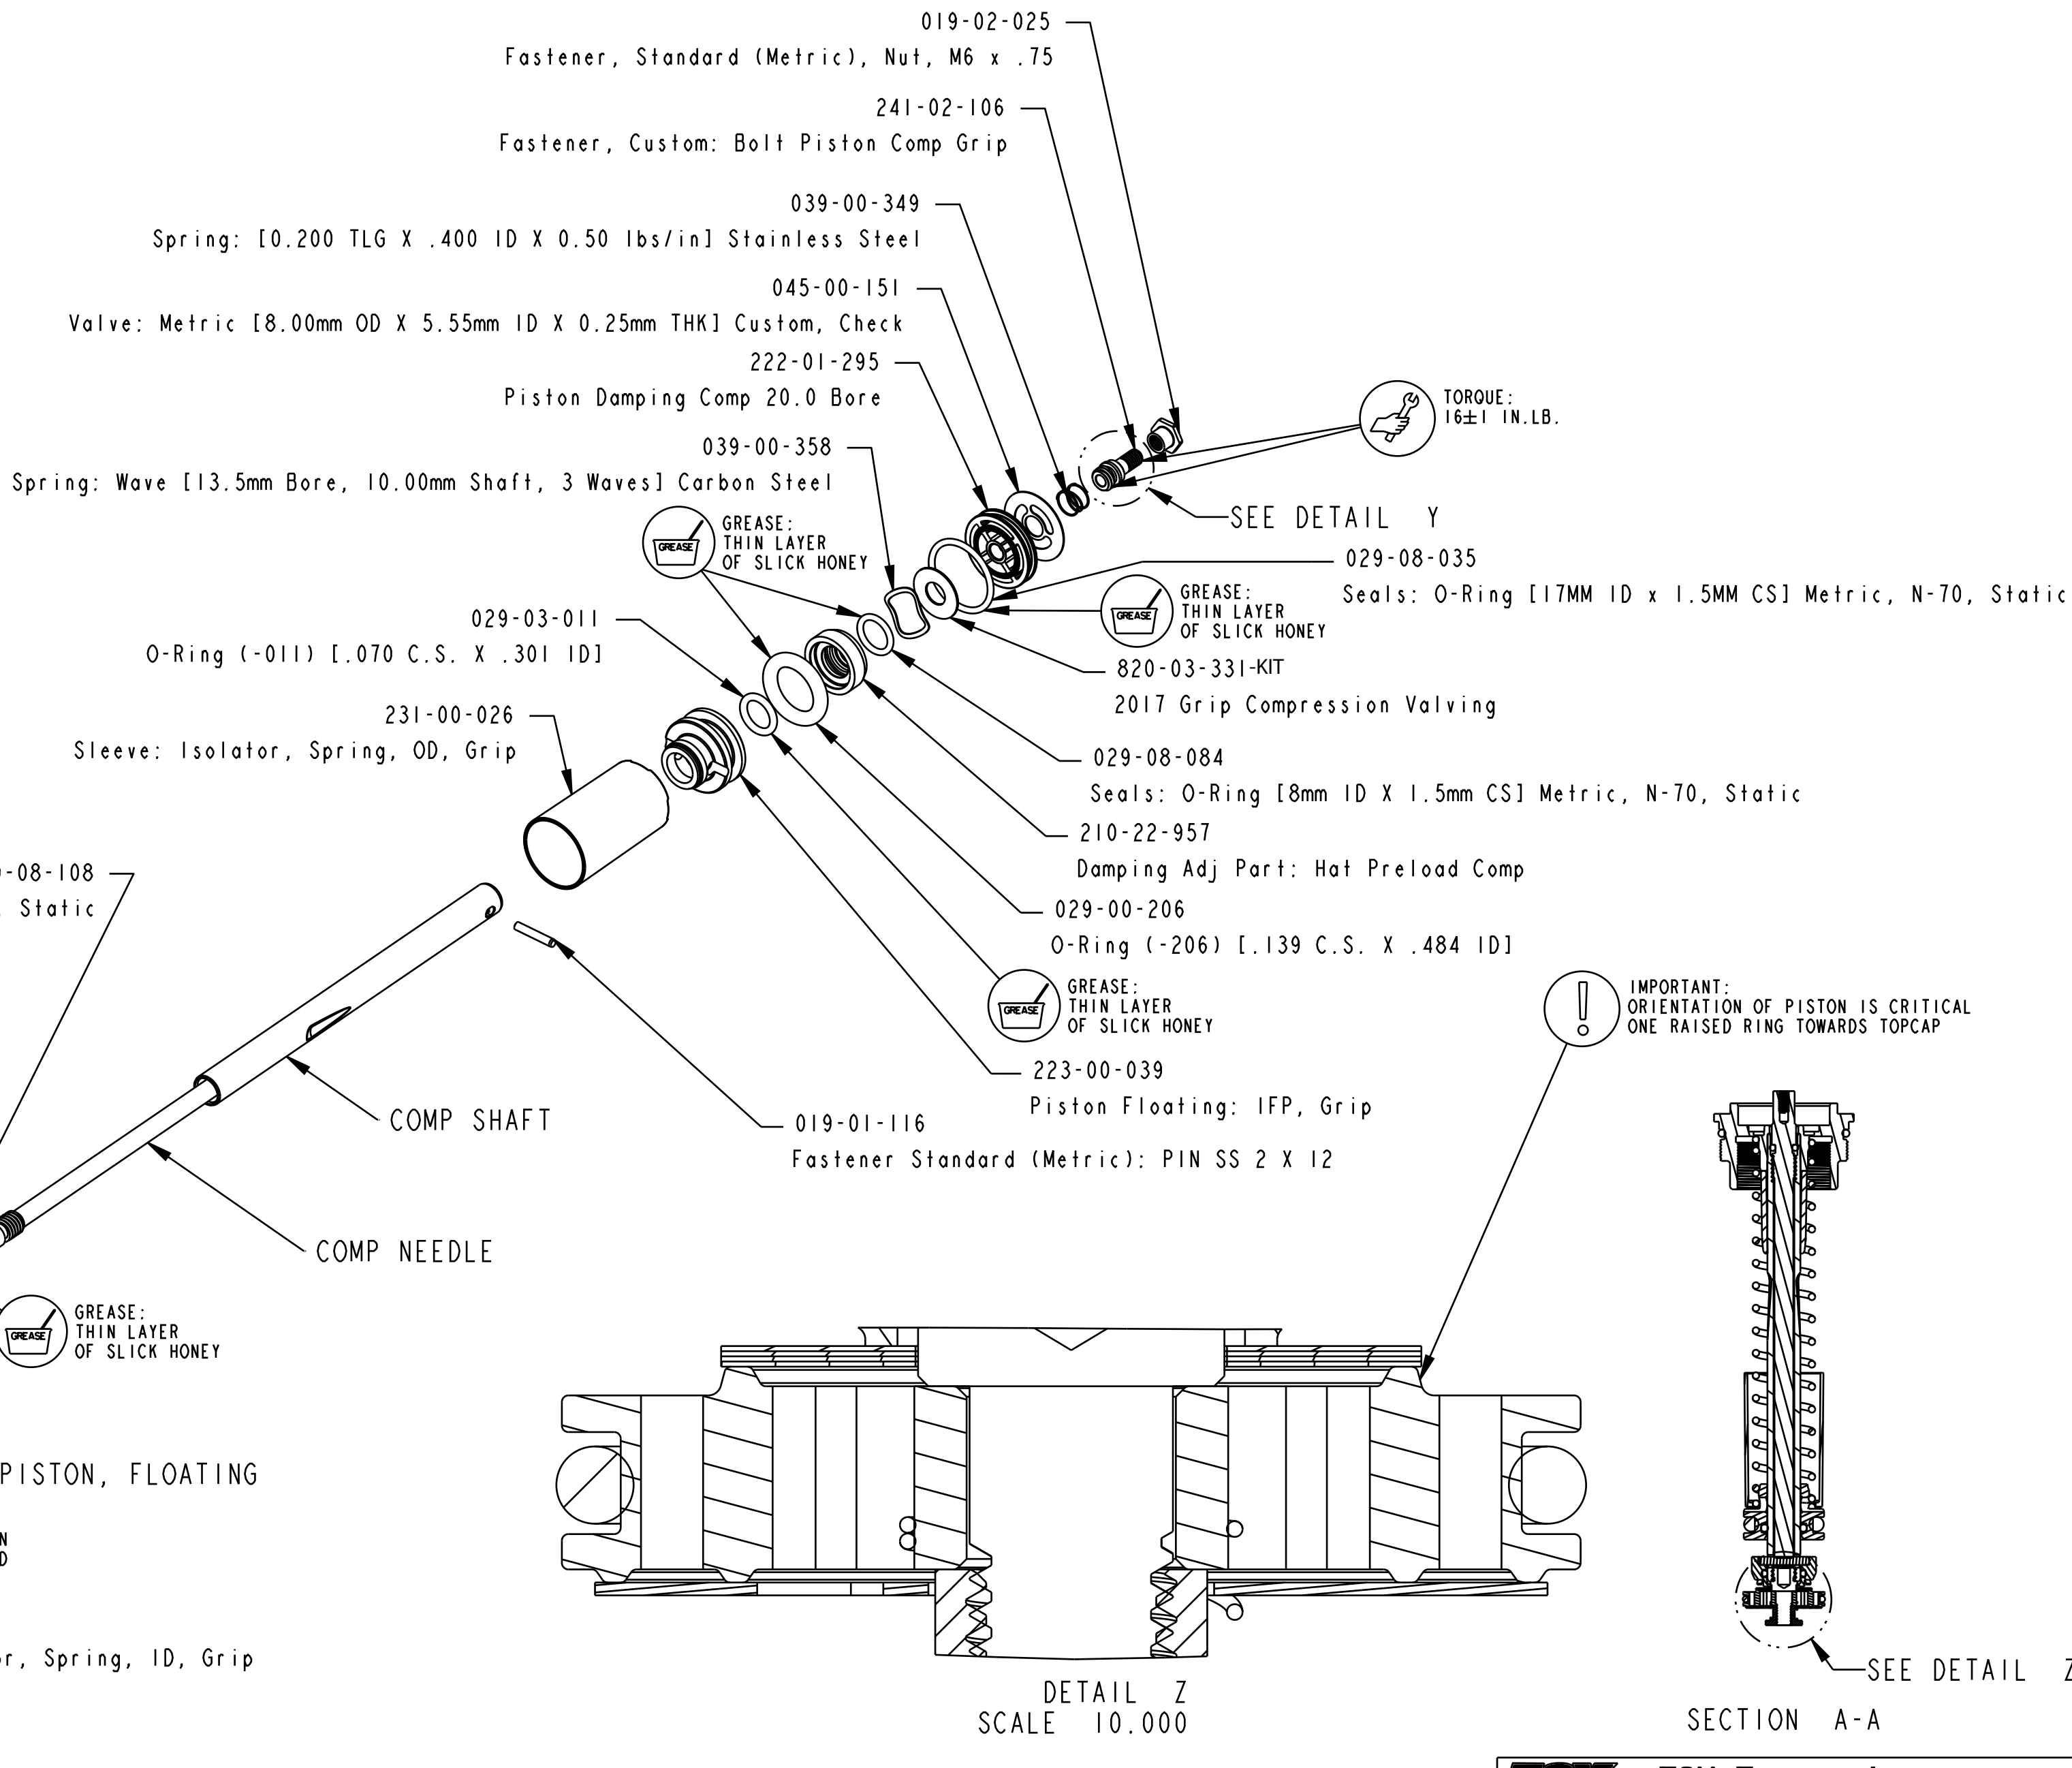

4

3

2

1

DETAIL Y  
SCALE 4.000

DETAIL Z  
SCALE 10.000

SECTION A-A  
SEE DETAIL Z

**FOX** FOX Factory, Inc. Ph 831-768-1100  
130 Hangar Way, Watsonville, CA 95076 USA Fax 831-768-9312

TITLE  
**TOPCAP, 34 RHYTHM GRIP**

PROPRIETARY - THIS DOCUMENT CONTAINS CONFIDENTIAL, PROPRIETARY INFORMATION THAT IS FOX PROPERTY. DO NOT DISCLOSE TO OR DUPLICATE FOR OTHERS EXCEPT AS AUTHORIZED BY FOX.

SIZE DWG. NO.  
**C**

PLOT SCALE 0.80:1 SHEET 1 OF 1